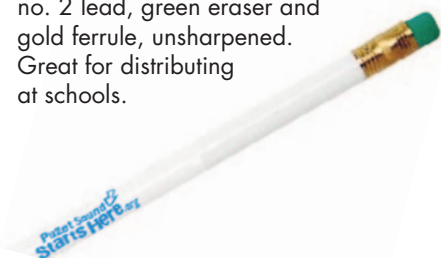

ITEM: PSSH-PN
Includes 1-color, 1-location imprint, set-up. Shipping additional.

Quantity	Unit Price
500 - 999	$ 0.35
1000 - 2499	$ 0.30
2500 - 4999	$ 0.28
5000 - 9999	$ 0.26
10000 plus	$ 0.25

500 quantity min. order.

Don't see what you're looking for? Our Promotional Products Division has access to over 750,000 products. Give us a call and we'll help you find the right item.