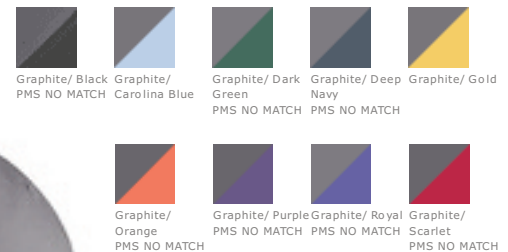

New Era® Interception Cap

- Fabric: 97/3 cotton/spandex, 100% cotton undervisor and top button
- Structured with mid-profile
- Stretch fit closure
- One size fits most adults

500 stitch count, 1-location

48 unit min. $75 digitizing fee (initial orders only)

Quantity	Unit Price
48 - 71	$ 12.95
72 - 143	$ 11.95
144 - 287	$ 10.95
288 plus	$ 10.50

Please call for pricing over 288 units